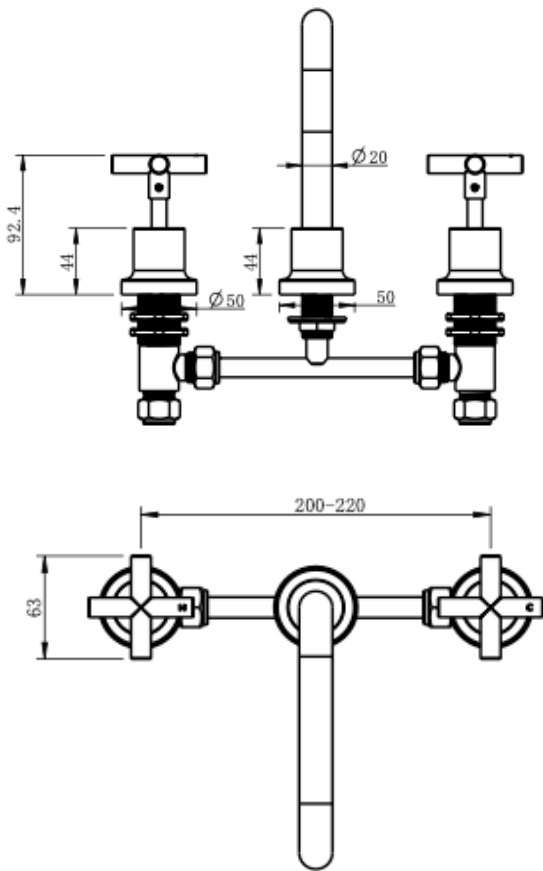

Tre Cross Handle Basin Set

Brushed Brass

Product Specifications

Code	TRE-55-CRS-BB	Spindle	1/4 Turn Ceramic Disc
Barcode	9339897019262	WELS Reg	T42264
Material	Low Lead Brass	WELS Rating	5 Star
Finish	Brushed Brass	WELS L/Min	6L/Min