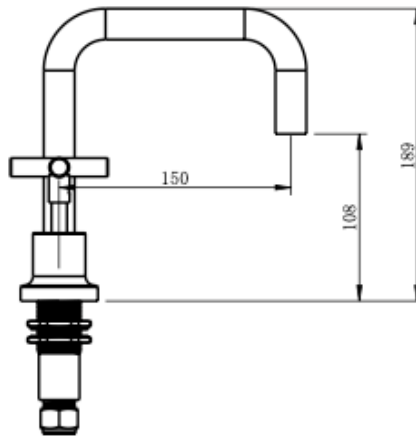

Tre Cross Handle Basin Set

Brushed Brass

Product Specifications

Code	TRE-55-CRS-BB	Spindle	1/4 Turn Ceramic Disc
Barcode	9339897019262	WELS Reg	T42264
Material	Low Lead Brass	WELS Rating	5 Star
Finish	Brushed Brass	WELS L/Min	6L/Min